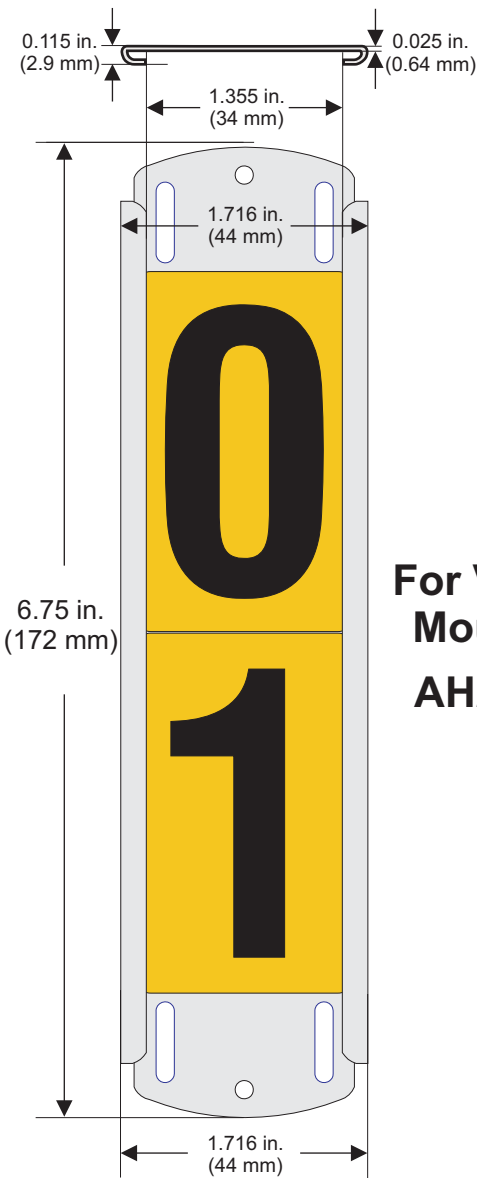

For Vertical Mounting AH202VP

Item Code Copy Item Code Copy

SI2KYR001	1	SI2KYRJ	J
SI2KYR002	2	SI2KYRK	K
SI2KYR003	3	SI2KYRL	L
SI2KYR004	4	SI2KYRM	M
SI2KYR005	5	SI2KYRN	N
SI2KYR006	6/9	SI2KYRP	P
SI2KYR007	7	SI2KYRQ	Q
SI2KYR008	8	SI2KYRR	R
SI2KYR010	0	SI2KYRS	S
SI2KYRA	A	SI2KYRT	T
SI2KYRB	B	SI2KYRU	U
SI2KYRC	C	SI2KYRV	V
SI2KYRD	D	SI2KYRW	W
SI2KYRE	E	SI2KYRX	X
SI2KYRF	F	SI2KYRY	Y
SI2KYRG	G	SI2KYRZ	Z
SI2KYRH	H	SI2KYR11	Blank
SI2KYRI	I	SI2KYR14	Slash

TECH
PRODUCTS, INC.

Tel: (800) 221-1311 or (718) 442-4900 or Fax: (718) 442-2124

e-mail: team@techproducts.com

Visit us at: www.techproducts.com

SPEC SI2KYR
02/11