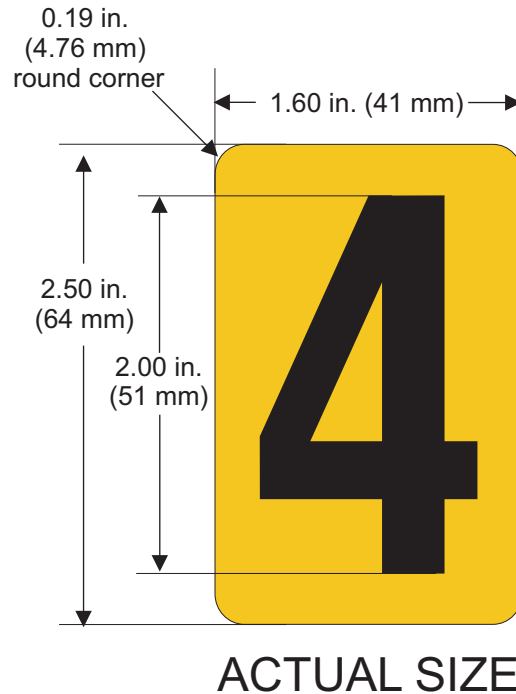

2 in. Aluminum Reflective Character Size Tags

©COPYRIGHT 1999, TECH PRODUCTS, INC. ALL RIGHTS RESERVED

MATERIAL

0.025 in. Thick aluminum alloy 3003 or 3105, H14 temper.
Background: 3M Engineer Grade 1501Yellow.
Copy paint: Four coats of thermosetting enamel paint.

ITEM CODE

SI2KYRxxx

K=Black copy
Y=Yellow Reflective background
R=Reflective
xxx=Copy code

INSTALLATION GUIDELINES

Same tags can be used for both horizontally and vertically oriented installations by using either vertical or horizontal aluminum tag holders.