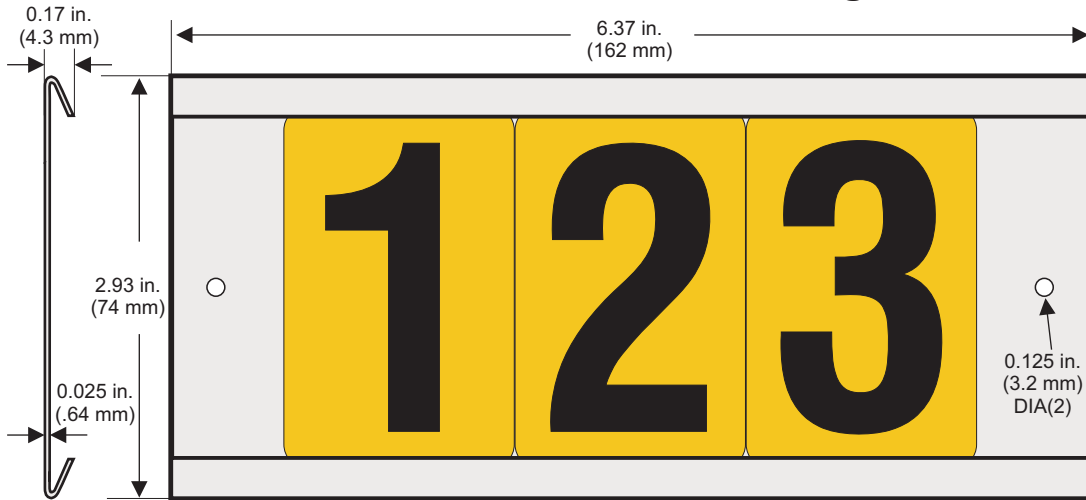

For Horizontal Mounting

CH203HM